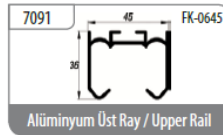

ALB 7099 Süirme Sistem / Sliding Door System Kutuda 1 Takım / 1 Set in a Box

Kod / Code No	L (mt)	Paket / Pack	Birim / Unit	
ALB 7099		24	Tk. / Set	
ALB 7091 01	2.00	6	Ad. / Pcs.	
ALB 7091 03	3.00	6	Ad. / Pcs.	
ALB 7095 03	3.00	50	Ad. / Pcs.	
ALB 7096 03	3.00	50	Ad. / Pcs.