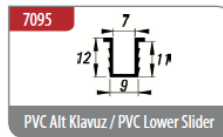

ALB 7099 Süirme Sistem / Sliding Door System Kutuda 1 Takım / 1 Set in a Box

Kod / Code No	L (mt)	Paket / Pack	Birim / Unit	
ALB 7099		24	Tk. / Set	
ALB 7091 01	2.00	6	Ad. / Pcs.	
ALB 7091 03	3.00	6	Ad. / Pcs.	
ALB 7095 03	3.00	50	Ad. / Pcs.	
ALB 7096 03	3.00	50	Ad. / Pcs.