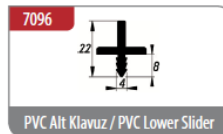

ALB 7099 Süirme Sistem / Sliding Door System Kutuda 1 Takım / 1 Set in a Box

Kod / Code No	L (mt)	Paket / Pack	Birim / Unit	
ALB 7099		24	Tk. / Set	
ALB 7091 01	2.00	6	Ad. / Pcs.	
ALB 7091 03	3.00	6	Ad. / Pcs.	
ALB 7095 03	3.00	50	Ad. / Pcs.	
ALB 7096 03	3.00	50	Ad. / Pcs.