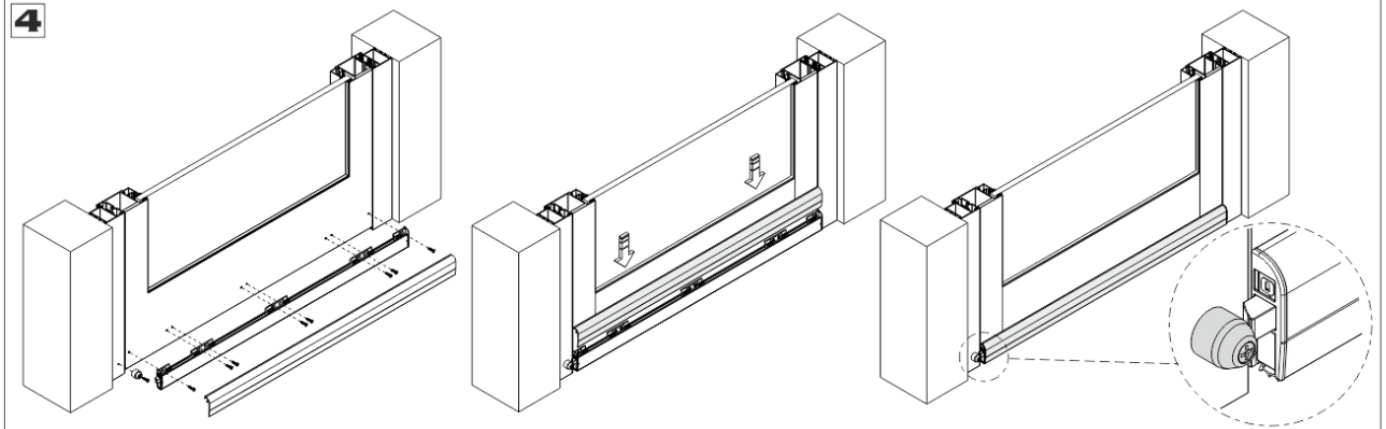

- Low closing force. End plates provided for all mounting applications.
- Provide excellent seals to keep out draft, dust, moisture, insects, fumes, light and sound
- Able to montage on your old doors (out montage)
- Product measurments 83 - 93 -103- 113- 123 cm , Up to 100 mm can be CUT
- You can watch the application videos in our web site . (www.albaturas.com)
- Slotted holes for adjustment 5 to 30 mm , You can cover max. 20 mm on the door.
- Easy montage
- You can give special measurment products for your doors (Minimum 100 pcs)

1 SET

ART.NO	BOY/SIZE
0220 01	530 MM
0220 02	830 MM
0220 03	930 MM
0220 04	1030 MM
0220 05	1130 MM
0220 06	1230 MM

PAKETLEME / PACKAGING

1 set/1Package

10 set/1box

Québec®
Windustop