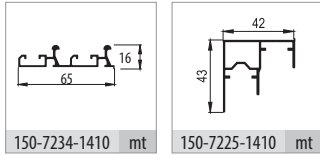

Ray Profilleri / Rail Profiles