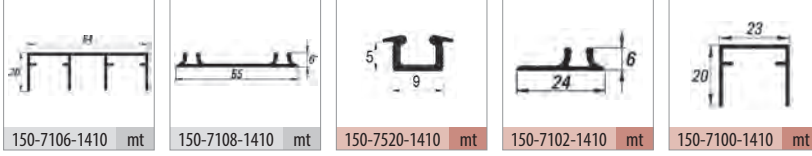

Ray Profilleri / Rail Profiles