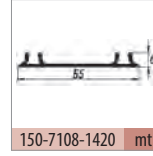

Ray Profilleri / Rail Profiles