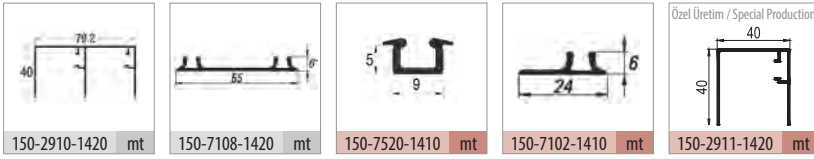

Ray Profilleri / Rail Profiles