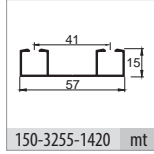

Ray Profilleri / Rail Profiles