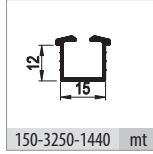

Ray Profilleri / Rail Profiles