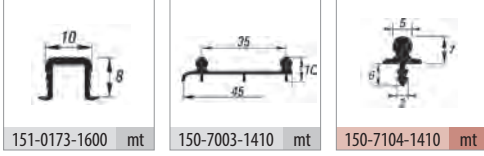

Ray Profilleri / Rail Profiles