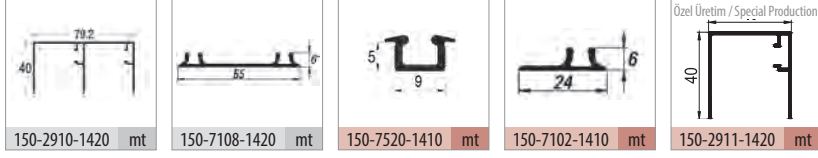

Ray Profilleri / Rail Profiles