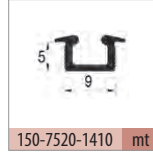

Ray Profilleri / Rail Profiles