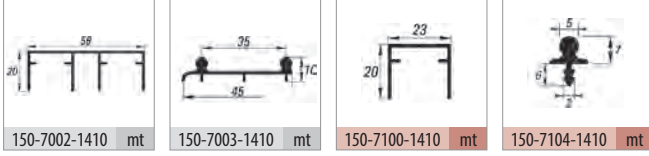

Ray Profilleri / Rail Profiles