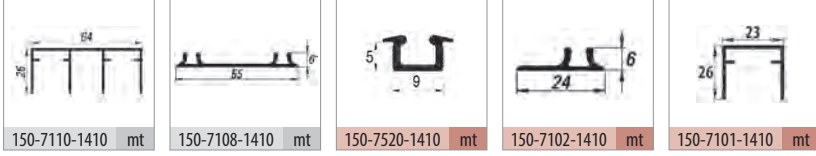

Ray Profilleri / Rail Profiles