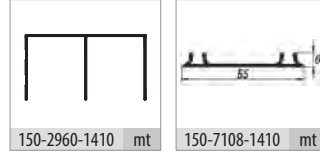

Ray Profilleri / Rail Profiles