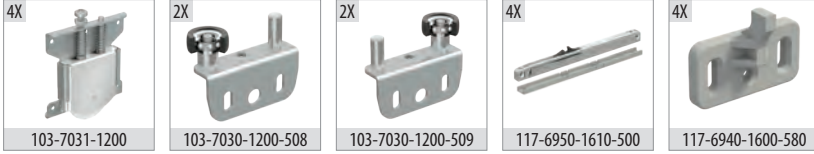

103-0135 1 Set İçeriği / 1 Set Includes

Ray Profilleri / Rail Profiles

Kulp Profilleri / Handle Profiles

Teknik Detay / Technical Detail