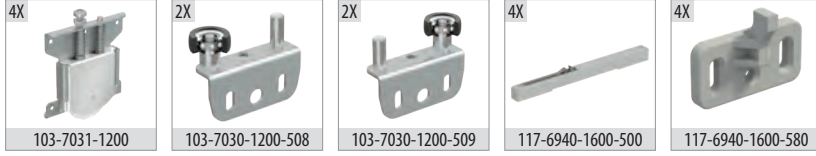

103-0130 1 Set İçeriği / 1 Set Includes

Ray Profilleri / Rail Profiles

Kulp Profilleri / Handle Profiles

Teknik Detay / Technical Detail