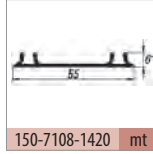

Ray Profilleri / Rail Profiles