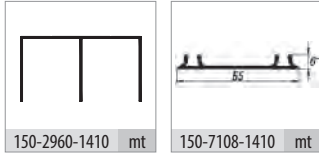

Ray Profilleri / Rail Profiles