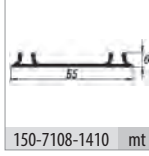

Ray Profilleri / Rail Profiles