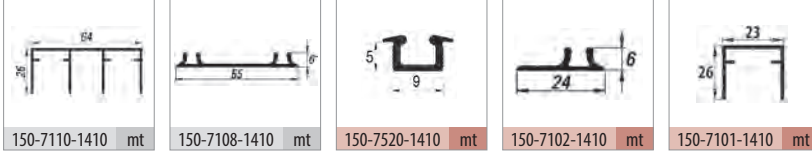

Ray Profilleri / Rail Profiles