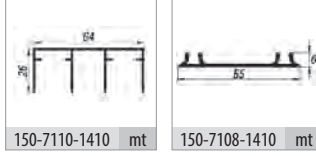

Ray Profilleri / Rail Profiles