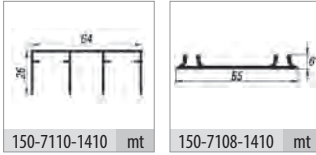

Ray Profilleri / Rail Profiles