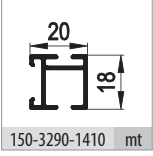

Ray Profilleri / Rail Profiles