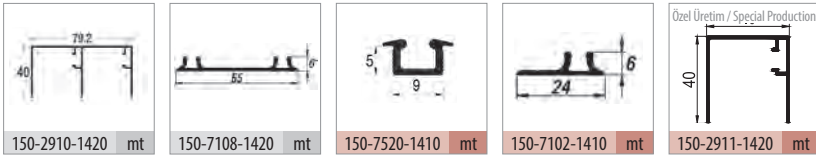

Ray Profilleri / Rail Profiles